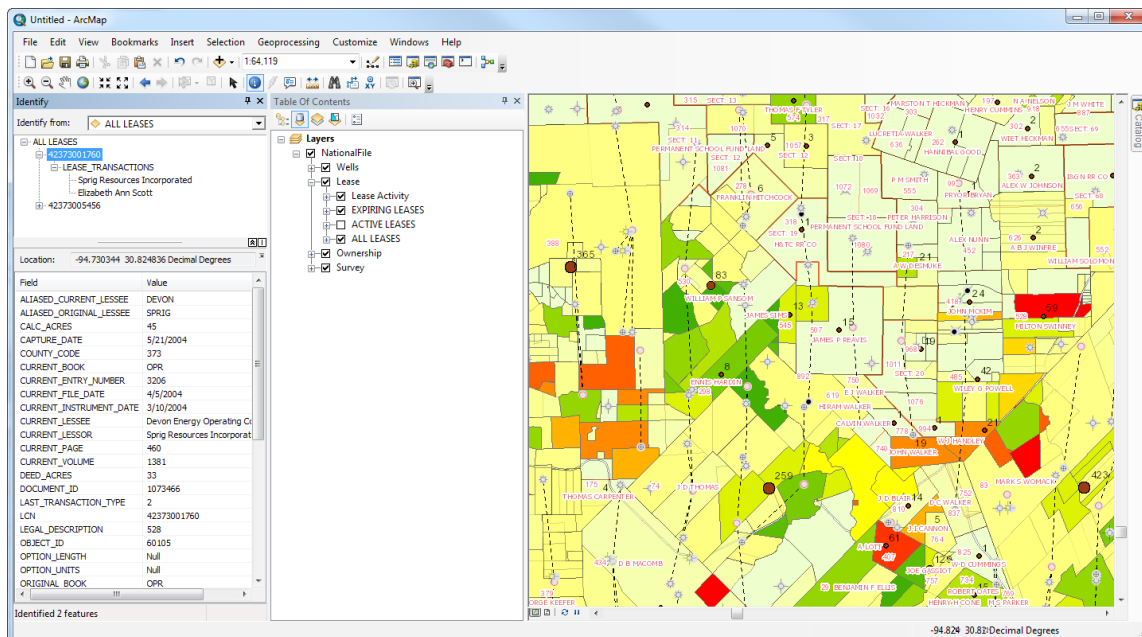

# P2<sup>TM</sup> Tobin Connect

Tobin Connect enables you to embed your preformatted Tobin All Access data into third-party applications or proprietary, internally facing web-based map portals.

Tobin Connect delivers:

- Integration with mapping apps like ArcGIS, Google Earth and many others
- The most current Tobin Map Data with no maintenance required
- Expedited integration (just 4 easy steps)
- A better, faster mapping process via direct connections to the Tobin Data servers
- The ability to connect your project data to Tobin's data without having to download or process anything
- Fast implementation with nothing to install on-site