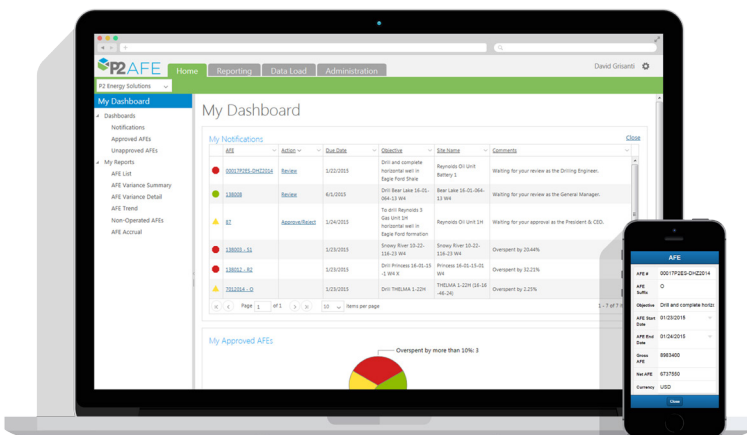

Contact P2 Energy Solutions, info@p2energysolutions.com, for more information or for a demonstration.

EMPOWERING THE PEOPLE WHO POWER THE WORLD