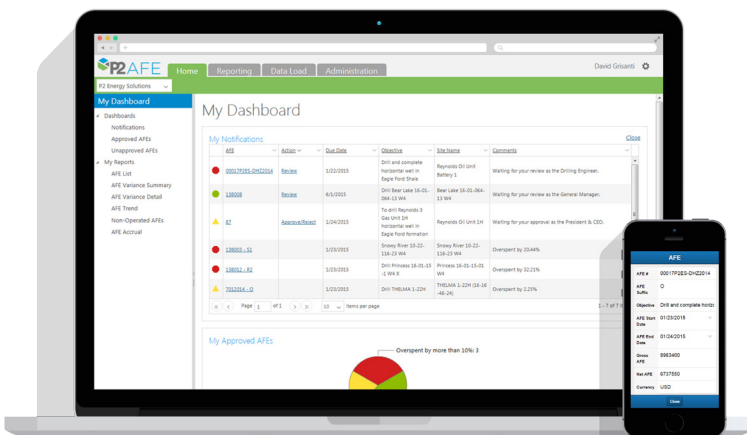

Keeping costs low and in control is a top priority for exploration and production companies. The best way to achieve this goal is to have the right information at your finger-tips and to move on this information agility.

When it comes to managing AFEs, navigating approval and ballot workflows efficiently is hard, but knowing exactly what your projects costs are at any given time may be even harder. P2 AFE is the most powerful AFE workflow and cost management system around. Utilizing P2's in-depth industry experience, P2 AFE was created with the latest technology that allows mobile-enabled AFE workflows and timely, accurate cost control. Integrated with P2 Accounting Systems, AFE cost data flows seamlessly to and from your accounting system. Best of all, there is no software to install, P2 AFE is web-based.

## Features

- Flexible workflow – Tailor AFE workflows to how you do business
- Mobile-enabled - Approve or ballot AFEs via electronic approvals with Windows, iOS, or Android mobile devices
- Tight cost control – Don't go over budget or let unauthorized expenditures slip by; use P2 AFE to track field and actual costs against AFE budgets and quickly identify variances
- Connected field and back office – Interoperability with P2 Accounting products allows AFE data to flow to and from your accounting system
- User-based dashboards – Users have a personalized and prioritized view of the AFEs and tasks needing their attention

- Save time with AFE templates – Employ AFE templates to easily create new AFEs and workflows
- Audit trail - Track data changes, workflows and emails
- Role-based security – Easily manage users and the permissions they need
- Intuitive navigation and quick search – Find what you need faster and with fewer clicks
- Reporting – Generate out of the box AFE cost, variance, trend, accrual, and budget reports
- Easy migration - Move historical data from other AFE systems with ease
- Short learning curve – P2 AFE is designed with daily usability in mind