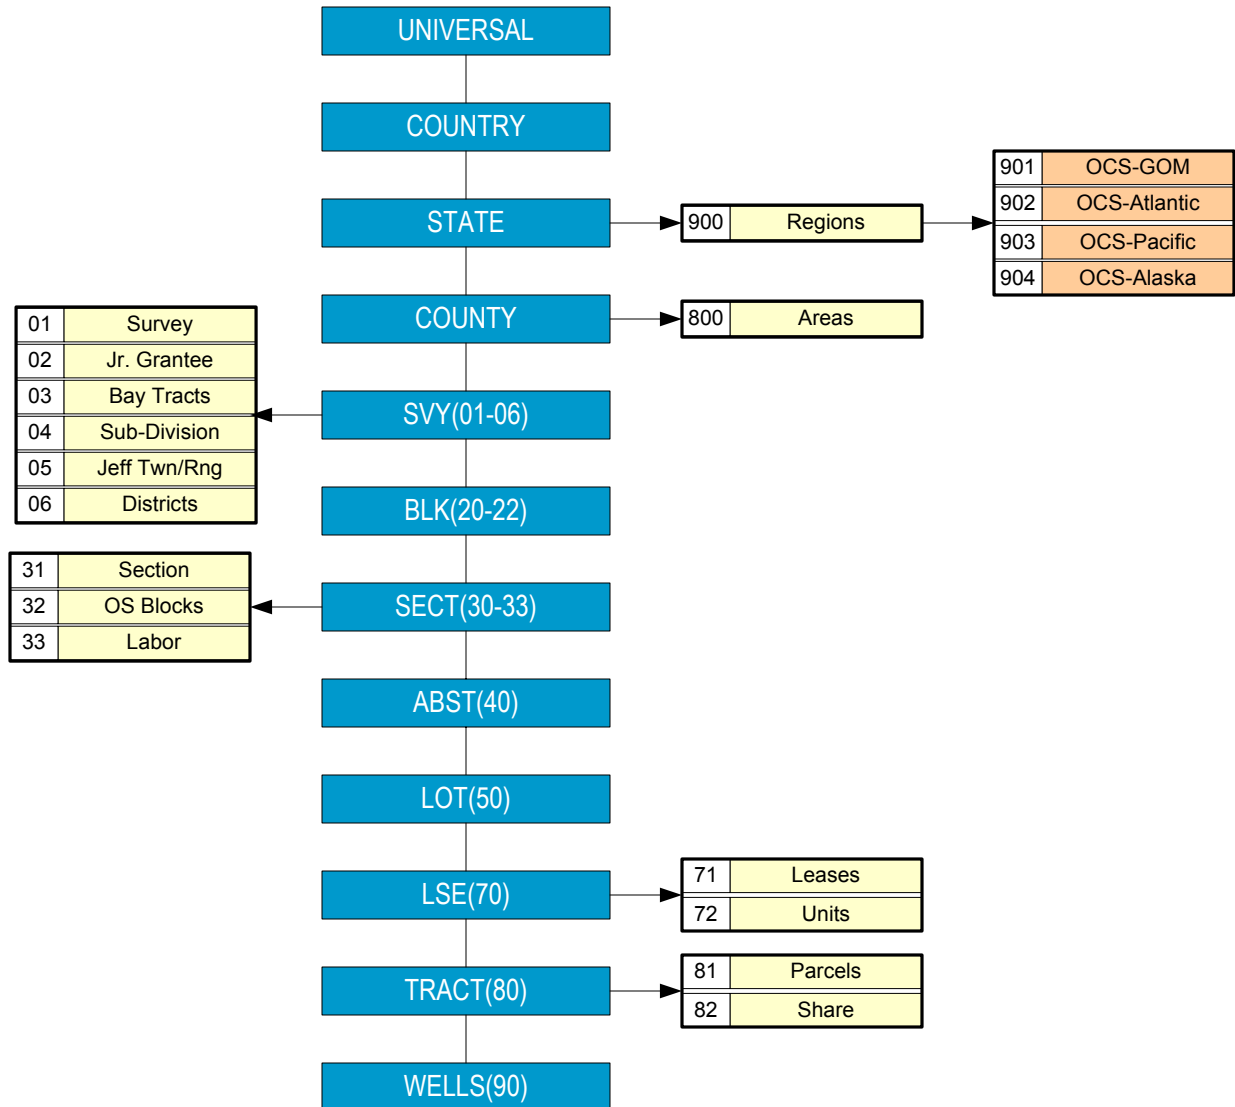

TOBIN Straight-Line Hierarchy

REVISED
06/08/04_2

RULE BASE

Base level (Child)
 Grantee will become an attribute carried in the abstract layer, Survey will become parent in the hierarchy
 Labor will always have a parent survey
 League will be an attribute carried in the labor, it may or may not be populated.
 For Labor , If section is populated move to League field and section becomes null
 District will always have a parent of County
 OS Block will always have parent of Area (County)
 LABOR/LEAGUE HIERARCHY is separate from the ABSTRACT HIERARCHY

If Survey = Twp/Rng then Base Level = Section
 If Survey = Original Grantee then Base Level = Abstract
 If Survey = Jr. Grantee then Base Level = Jr. Abstract